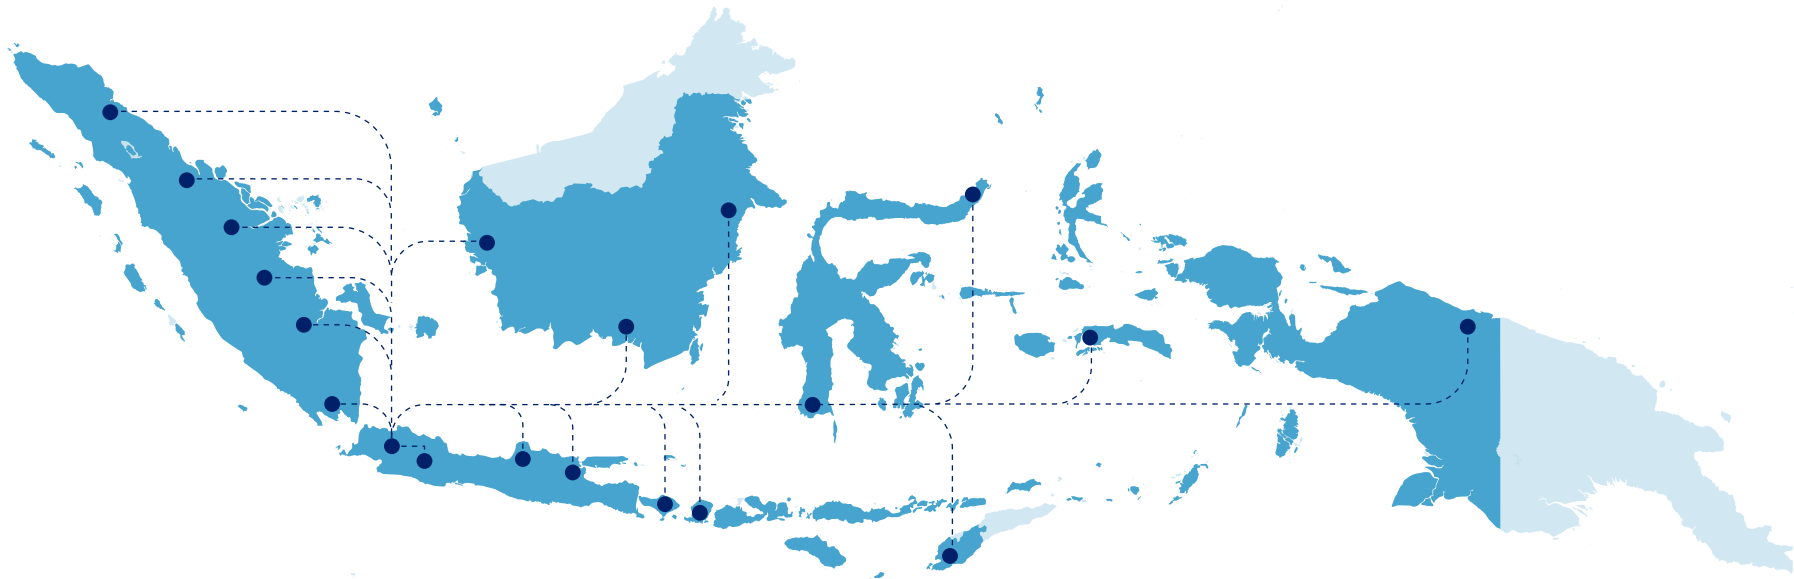

Inter island sea freight delivery

Domestic services

WPC own Branches and Exclusive Agents throughout Indonesia which had excellent capabilities in handling multi kind of cargoes, start from General Heavy Cargo to Shipment, also from LCL to FCL mode.

WPC Branches and Exclusive Agents are covering below cities:

- Medan
- Pekanbaru
- Batam
- Padang
- Palembang
- Lampung
- Bandung
- Semarang
- Surabaya
- Bali
- Mataram
- Kupang
- Balikpapan
- Banjarmasin
- Samarinda
- Makassar
- Manado
- Ambon
- Jayapura