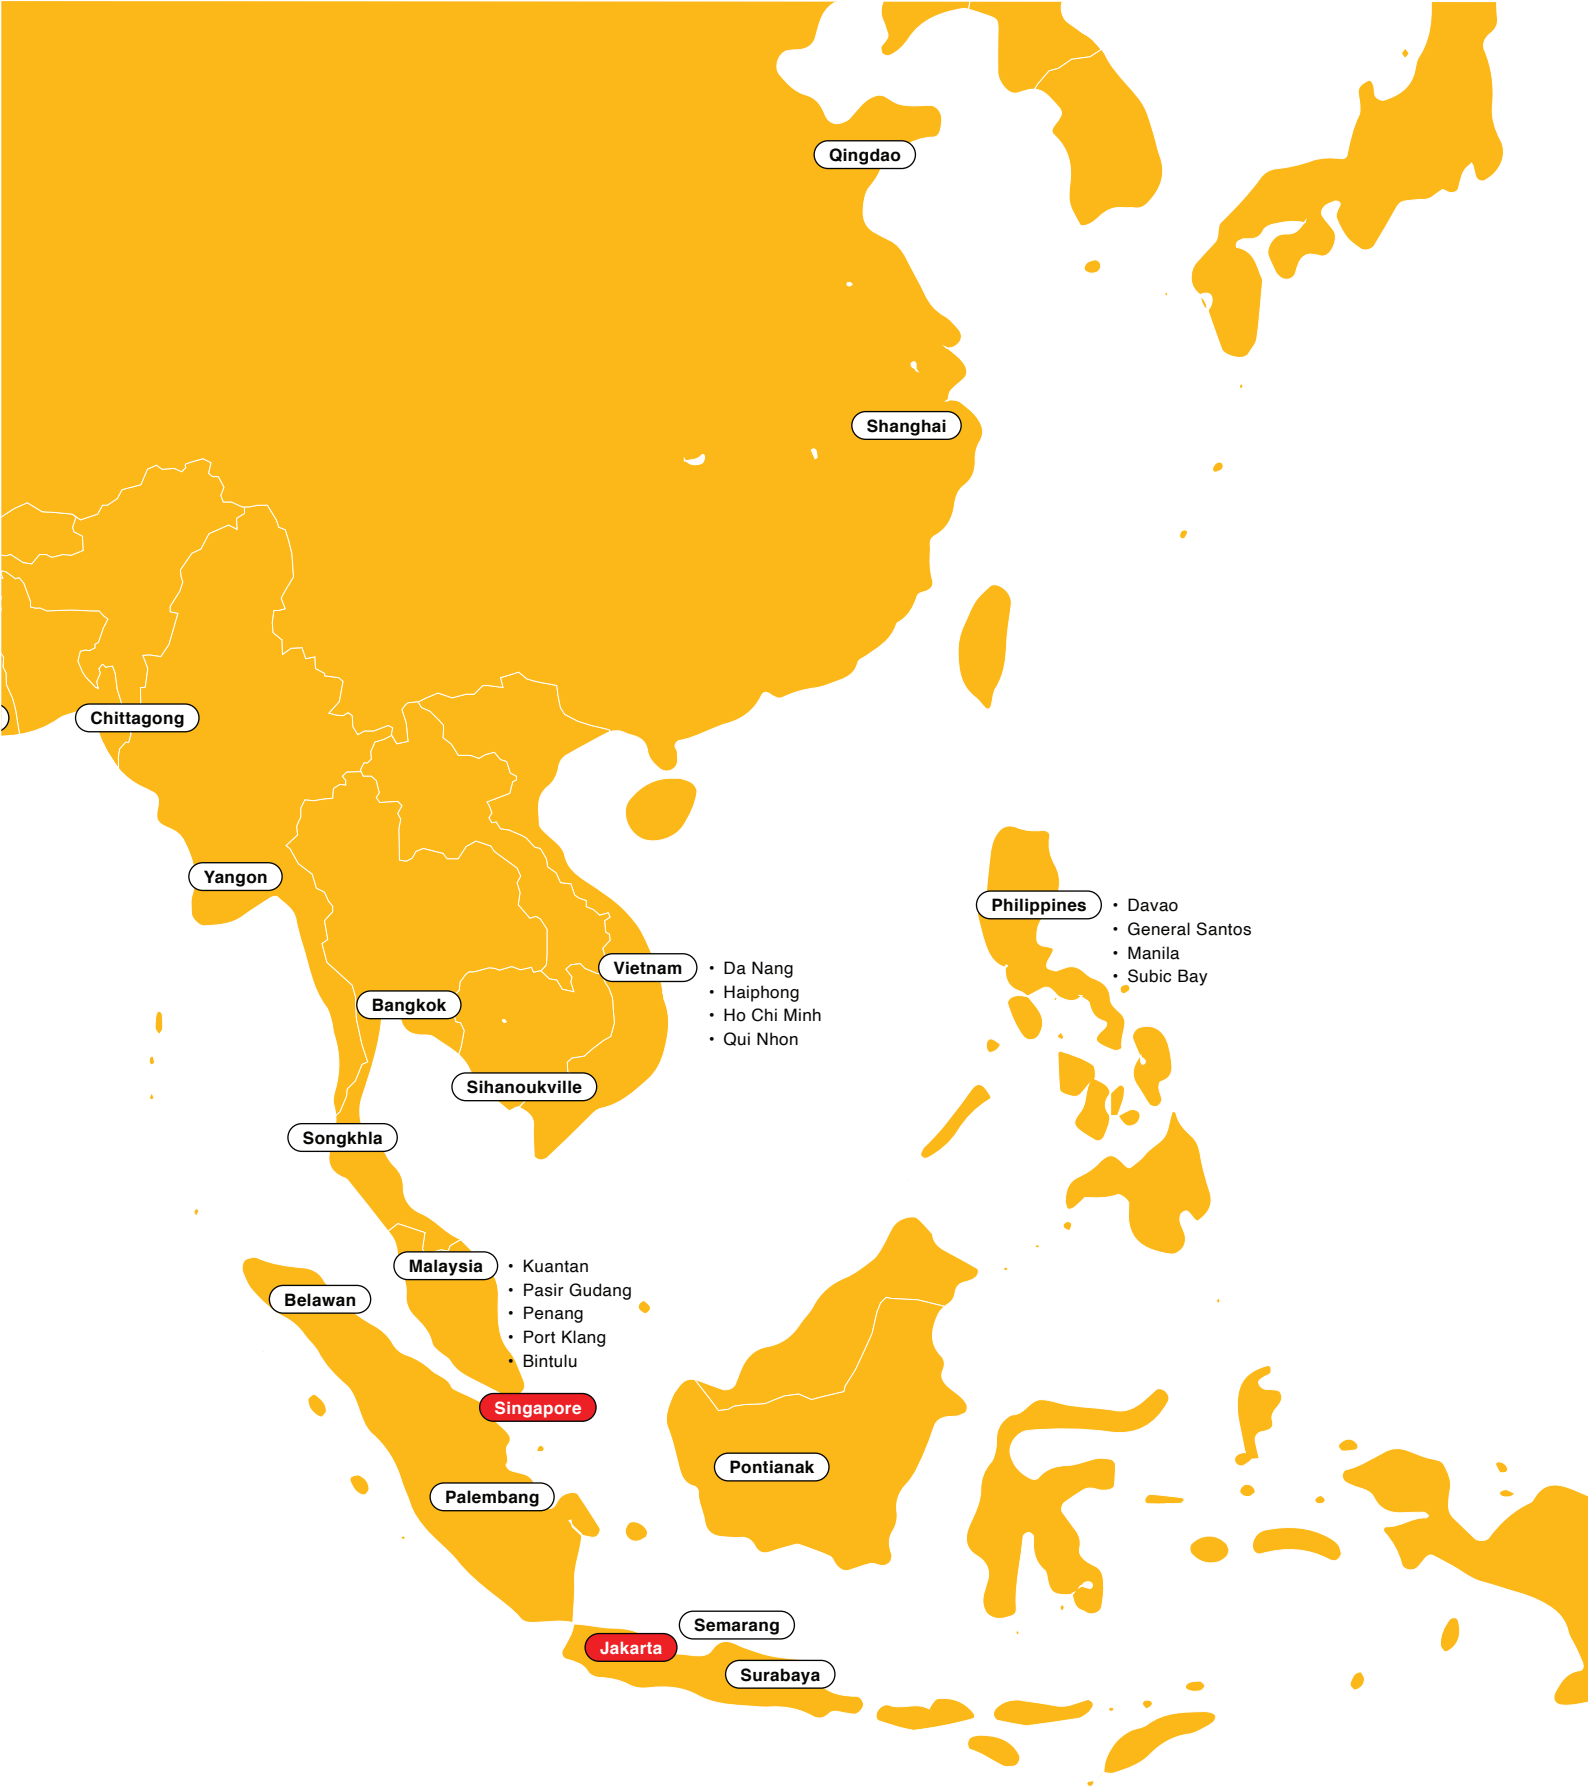

SHIPPING . PORTS . LOGISTICS

SAMUDERA SHIPPING

Container Shipping

>30 liner & feeder services with >50 vessels connecting Indonesian ports & regional ports in **South East Asia, Far East, and Indian Subcontinent.**

International Routes

Southeast Asia

Samudera operates 9 services from the Singapore hub covering Indonesia's main ports at Jakarta, Surabaya, Semarang, Belawan, Palembang, and Pontianak.

Far East

Samudera has a weekly service to China and direct calls from Shanghai to Singapore, Malaysia, India, and Sri Lanka.

Indian Subcontinent

Samudera operates 17 services covering Chennai, Kolkata, Mumbai, Mundra, and Pipavav in India, Chittagong in Bangladesh, Colombo in Sri Lanka, and Karachi in Pakistan.

Service Network

(As of 1 March 2023)

Samudera ensures the connection of various vital cities across the nation

Domestic Routes

Hub Ports:

Medan, Padang, Pontianak, Banjarmasin, Samarinda, Bitung.

Branch Ports:

Jakarta, Surabaya, Makassar.